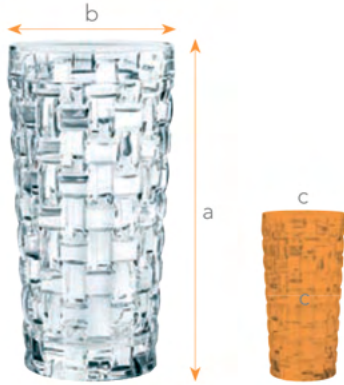

mm = millimeter 1 ounces = 28,350 ml
ml = milliliter 1 inch = 2,54 cm
gr. = gramm 1 kg = 2,205 lb
" = inch
oz = ounces

SIZE CHART - GLASSWARE

TUMBLERS
a - Height
b - Largest Ø
c - Capacity